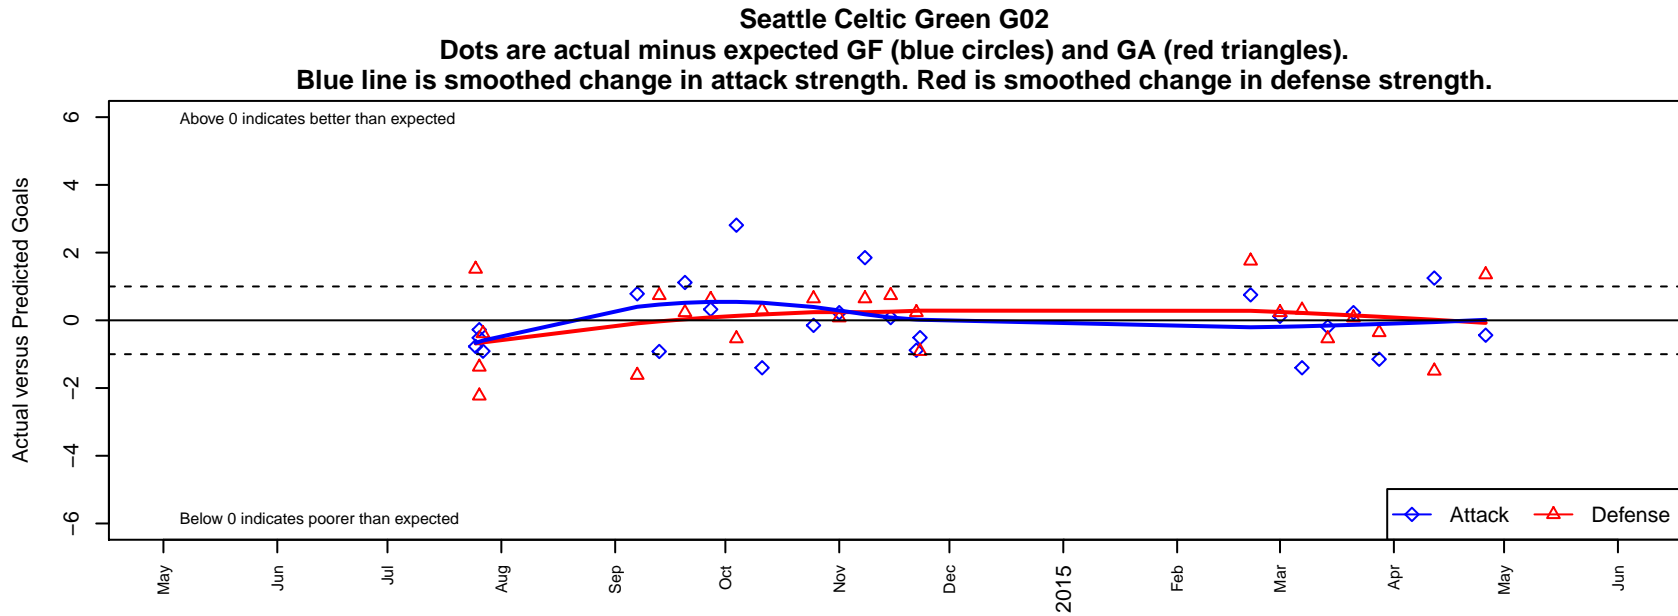

Seattle Celtic Green G02

Seattle Celtic
Seattle, WA
G02 total strength=644
attack=0.53 defense=0.64
fall league = PSPL Classic 1 U12
spr league = Spr PSPL Classic 1 U12

alt names used:
Seattle Celtic G02 Green
Seattle Celtic G02 Green
Seattle Celtic G02 Green

Venues played:
2014 Crossfire Select Cup GU12 Gold
2014 PSPL Classic 1 U12
2014 Spr PSPL Classic 1 U12

**attack and defense variance (black dot)
relative to other teams
and top 10 in region**

**attack and defense rating
relative to others at age
and all opponents in last 13 months**