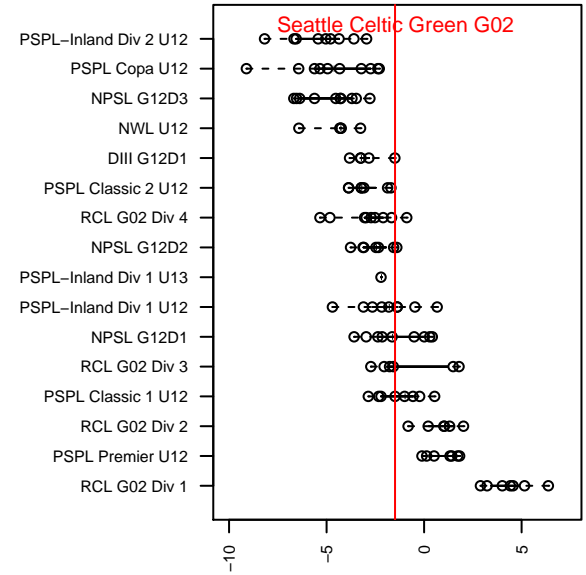

**attack and defense rating
relative to others at age
and all opponents in last 13 months**